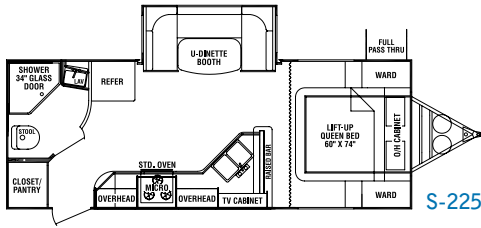

S-185FBR

S-185FBS

S-195WBS

S-225RBS

S-260BHS

S-261BH

S-280QBS

S-285RLS

S-313BHS

SPECIFICATIONS	S-185FBR	S-185FBS	S-195WBS	S-225RBS	S-260BHS	S-261BHS	S-280QBS	S-285RLS	S-313BHS
Exterior Length	18' 7"	18' 9"	22' 3"	25' 11"	28' 8"	29' 11"	32' 0"	32' 0"	35' 5"
Exterior Width	84"	84"	90"	96"	96"	96"	96"	96"	96"
Exterior Height	9' 10"	9' 10"	9' 10"	9' 10"	9' 10"	9' 10"	9' 10"	9' 10"	10' 0"
Interior Height	6' 4"	6' 4"	6' 4"	6' 4"	6' 4"	6' 4"	6' 4"	6' 4"	6' 4"
Bed Size	59" x 80"	59" x 80"	60" x 74"	60" x 74"	(1) 60" x 74" (2) 28" x 72"	(1) 60" x 74" (1) 49" (1) 28" x 72"	(1) 60" x 74" (1) 28" (2) 36" x 72"	60" x 74"	60" x 80"
Dinette Bed Size	33" x 72"	N/A	N/A	41" x 81"	41" x 81"	40" x 72"	(1) 41" x 81" (1) 28" x 72"	37" x 66"	41" x 67"
Couch Size	N/A	35" x 66"	35" x 66"	N/A	42" x 62"	42" x 62"	42" x 62"	42" x 62"	(1) 42" x 62" (1) 38" x 70"
Axle Weight (lbs.)	2,529	2,675	3,044	3,885	4,055	TBD	4,385	5,125	5,296
Hitch Weight (lbs.)	235	254	325	325	540	TBD	530	660	815
Dry Weight (lbs.)	2,764	2,929	3,369	4,210	4,595	TBD	4,915	5,785	6,110
GVWR (lbs.)	5,835	5,854	5,925	7,325	7,540	TBD	7,530	7,660	9,615
Cargo Capacity (lbs.)	3,071	2,925	2,556	3,115	2,945	TBD	2,615	1,875	3,505
Fresh Tank (gal.)	30	30	36	36	36	36	36	36	36
Gray Tank (gal.)	32	25	38	38	38	38	38	38 / 38	38
Black Tank (gal.)	25	25	38	38	38	38	38	38	38
LP Bottle (lbs.)	40	40	40	40	40	40	40	40	40
Power Conv. (amps)	55	55	55	55	55	55	55	55	55
Elec. Ign. Furn (BTU)	16K	16K	16K	20K	20K	20K	20K	20K	30K

Towable by today's smaller SUVs

www.cruiserrv.com

Shadow Cruiser

Discover more at
www.cruiserrv.com

S-225RBS

This open design features a raised bar that defines the kitchen/dining area, and a privacy screen effectively closes off the queen bed area. The u-shaped dinette also converts into a bed. The kitchen has lots of storage and large closet/pantry as well.