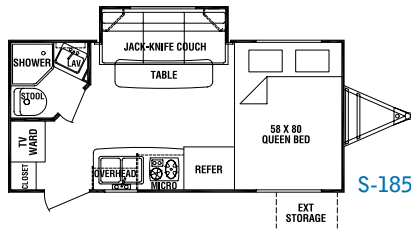

S-185FBR

S-185FBS

S-195WBS

S-225RBS

S-260BHS

S-261BH

S-280QBS

S-285RLS

S-313BHS

SPECIFICATIONS	S-185FBR	S-185FBS	S-195WBS	S-225RBS	S-260BHS	S-261BHS	S-280QBS	S-285RLS	S-313BHS
Exterior Length	18' 7"	18' 9"	22' 3"	25' 11"	28' 8"	29' 11"	32' 0"	32' 0"	35' 5"
Exterior Width	84"	84"	90"	96"	96"	96"	96"	96"	96"
Exterior Height	9' 10"	9' 10"	9' 10"	9' 10"	9' 10"	9' 10"	9' 10"	9' 10"	10' 0"
Interior Height	6' 4"	6' 4"	6' 4"	6' 4"	6' 4"	6' 4"	6' 4"	6' 4"	6' 4"
Bed Size	59" x 80"	59" x 80"	60" x 74"	60" x 74"	(1) 60" x 74" (2) 28" x 72"	(1) 60" x 74" (1) 49" (1) 28" x 72"	(1) 60" x 74" (1) 28" (2) 36" x 72"	60" x 74"	60" x 80"
Dinette Bed Size	33" x 72"	N/A	N/A	41" x 81"	41" x 81"	40" x 72"	(1) 41" x 81" (1) 28" x 72"	37" x 66"	41" x 67"
Couch Size	N/A	35" x 66"	35" x 66"	N/A	42" x 62"	42" x 62"	42" x 62"	42" x 62"	(1) 42" x 62" (1) 38" x 70"
Axle Weight (lbs.)	2,529	2,675	3,044	3,885	4,055	TBD	4,385	5,125	5,296
Hitch Weight (lbs.)	235	254	325	325	540	TBD	530	660	815
Dry Weight (lbs.)	2,764	2,929	3,369	4,210	4,595	TBD	4,915	5,785	6,110
GVWR (lbs.)	5,835	5,854	5,925	7,325	7,540	TBD	7,530	7,660	9,615
Cargo Capacity (lbs.)	3,071	2,925	2,556	3,115	2,945	TBD	2,615	1,875	3,505
Fresh Tank (gal.)	30	30	36	36	36	36	36	36	36
Gray Tank (gal.)	32	25	38	38	38	38	38	38 / 38	38
Black Tank (gal.)	25	25	38	38	38	38	38	38	38
LP Bottle (lbs.)	40	40	40	40	40	40	40	40	40
Power Conv. (amps)	55	55	55	55	55	55	55	55	55
Elec. Ign. Furn (BTU)	16K	16K	16K	20K	20K	20K	20K	20K	30K

Towable by today's smaller SUVs

www.cruiserrv.com

Shadow Cruiser

Discover more at
www.cruiserrv.com

S-225RBS

This open design features a raised bar that defines the kitchen/dining area, and a privacy screen effectively closes off the queen bed area. The u-shaped dinette also converts into a bed. The kitchen has lots of storage and large closet/pantry as well.