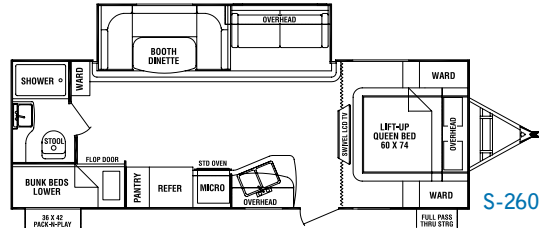

S-185FBR

S-185FBS

S-195WBS

S-225RBS

S-260BHS

S-261BH

S-280QBS

S-285RLS

S-313BHS

SPECIFICATIONS	S-185FBR	S-185FBS	S-195WBS	S-225RBS	S-260BHS	S-261BHS	S-280QBS	S-285RLS	S-313BHS
Exterior Length	18' 7"	18' 9"	22' 3"	25' 11"	28' 8"	29' 11"	32' 0"	32' 0"	35' 5"
Exterior Width	84"	84"	90"	96"	96"	96"	96"	96"	96"
Exterior Height	9' 10"	9' 10"	9' 10"	9' 10"	9' 10"	9' 10"	9' 10"	9' 10"	10' 0"
Interior Height	6' 4"	6' 4"	6' 4"	6' 4"	6' 4"	6' 4"	6' 4"	6' 4"	6' 4"
Bed Size	59" x 80"	59" x 80"	60" x 74"	60" x 74"	(1) 60" x 74" (2) 28" x 72"	(1) 60" x 74" (1) 49" (1) 28" x 72"	(1) 60" x 74" (1) 28" (2) 36" x 72"	60" x 74"	60" x 80"
Dinette Bed Size	33" x 72"	N/A	N/A	41" x 81"	41" x 81"	40" x 72"	(1) 41" x 81" (1) 28" x 72"	37" x 66"	41" x 67"
Couch Size	N/A	35" x 66"	35" x 66"	N/A	42" x 62"	42" x 62"	42" x 62"	42" x 62"	(1) 42" x 62" (1) 38" x 70"
Axle Weight (lbs.)	2,529	2,675	3,044	3,885	4,055	TBD	4,385	5,125	5,296
Hitch Weight (lbs.)	235	254	325	325	540	TBD	530	660	815
Dry Weight (lbs.)	2,764	2,929	3,369	4,210	4,595	TBD	4,915	5,785	6,110
GVWR (lbs.)	5,835	5,854	5,925	7,325	7,540	TBD	7,530	7,660	9,615
Cargo Capacity (lbs.)	3,071	2,925	2,556	3,115	2,945	TBD	2,615	1,875	3,505
Fresh Tank (gal.)	30	30	36	36	36	36	36	36	36
Gray Tank (gal.)	32	25	38	38	38	38	38	38 / 38	38
Black Tank (gal.)	25	25	38	38	38	38	38	38	38
LP Bottle (lbs.)	40	40	40	40	40	40	40	40	40
Power Conv. (amps)	55	55	55	55	55	55	55	55	55
Elec. Ign. Furn (BTU)	16K	16K	16K	20K	20K	20K	20K	20K	30K