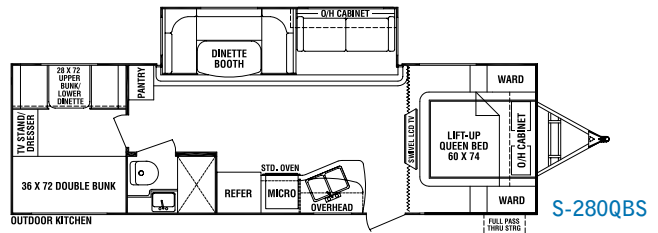

S-185FBR

S-185FBS

S-195WBS

S-225RBS

S-260BHS

S-261BH

S-280QBS

S-285RLS

S-313BHS

SPECIFICATIONS	S-185FBR	S-185FBS	S-195WBS	S-225RBS	S-260BHS	S-261BHS	S-280QBS	S-285RLS	S-313BHS
Exterior Length	18' 7"	18' 9"	22' 3"	25' 11"	28' 8"	29' 11"	32' 0"	32' 0"	35' 5"
Exterior Width	84"	84"	90"	96"	96"	96"	96"	96"	96"
Exterior Height	9' 10"	9' 10"	9' 10"	9' 10"	9' 10"	9' 10"	9' 10"	9' 10"	10' 0"
Interior Height	6' 4"	6' 4"	6' 4"	6' 4"	6' 4"	6' 4"	6' 4"	6' 4"	6' 4"
Bed Size	59" x 80"	59" x 80"	60" x 74"	60" x 74"	(1) 60" x 74" (2) 28" x 72"	(1) 60" x 74" (1) 49" (1) 28" x 72"	(1) 60" x 74" (1) 28" (2) 36" x 72"	60" x 74"	60" x 80"
Dinette Bed Size	33" x 72"	N/A	N/A	41" x 81"	41" x 81"	40" x 72"	(1) 41" x 81" (1) 28" x 72"	37" x 66"	41" x 67"
Couch Size	N/A	35" x 66"	35" x 66"	N/A	42" x 62"	42" x 62"	42" x 62"	42" x 62"	(1) 42" x 62" (1) 38" x 70"
Axle Weight (lbs.)	2,529	2,675	3,044	3,885	4,055	TBD	4,385	5,125	5,296
Hitch Weight (lbs.)	235	254	325	325	540	TBD	530	660	815
Dry Weight (lbs.)	2,764	2,929	3,369	4,210	4,595	TBD	4,915	5,785	6,110
GVWR (lbs.)	5,835	5,854	5,925	7,325	7,540	TBD	7,530	7,660	9,615
Cargo Capacity (lbs.)	3,071	2,925	2,556	3,115	2,945	TBD	2,615	1,875	3,505
Fresh Tank (gal.)	30	30	36	36	36	36	36	36	36
Gray Tank (gal.)	32	25	38	38	38	38	38	38 / 38	38
Black Tank (gal.)	25	25	38	38	38	38	38	38	38
LP Bottle (lbs.)	40	40	40	40	40	40	40	40	40
Power Conv. (amps)	55	55	55	55	55	55	55	55	55
Elec. Ign. Furn (BTU)	16K	16K	16K	20K	20K	20K	20K	20K	30K

Towable by today's smaller SUVs

www.cruiserrv.com

Shadow Cruiser

Discover more at
www.cruiserrv.com

S-225RBS

This open design features a raised bar that defines the kitchen/dining area, and a privacy screen effectively closes off the queen bed area. The u-shaped dinette also converts into a bed. The kitchen has lots of storage and large closet/pantry as well.