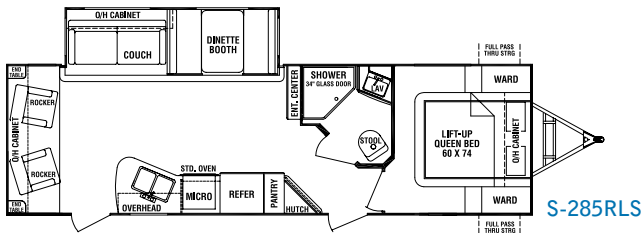

S-185FBR

S-185FBS

S-195WBS

S-225RBS

S-260BHS

S-261BH

S-280QBS

S-285RLS

S-313BHS

SPECIFICATIONS	S-185FBR	S-185FBS	S-195WBS	S-225RBS	S-260BHS	S-261BHS	S-280QBS	S-285RLS	S-313BHS
Exterior Length	18' 7"	18' 9"	22' 3"	25' 11"	28' 8"	29' 11"	32' 0"	32' 0"	35' 5"
Exterior Width	84"	84"	90"	96"	96"	96"	96"	96"	96"
Exterior Height	9' 10"	9' 10"	9' 10"	9' 10"	9' 10"	9' 10"	9' 10"	9' 10"	10' 0"
Interior Height	6' 4"	6' 4"	6' 4"	6' 4"	6' 4"	6' 4"	6' 4"	6' 4"	6' 4"
Bed Size	59" x 80"	59" x 80"	60" x 74"	60" x 74"	(1) 60" x 74" (2) 28" x 72"	(1) 60" x 74" (1) 49" (1) 28" x 72"	(1) 60" x 74" (1) 28" (2) 36" x 72"	60" x 74"	60" x 80"
Dinette Bed Size	33" x 72"	N/A	N/A	41" x 81"	41" x 81"	40" x 72"	(1) 41" x 81" (1) 28" x 72"	37" x 66"	41" x 67"
Couch Size	N/A	35" x 66"	35" x 66"	N/A	42" x 62"	42" x 62"	42" x 62"	42" x 62"	(1) 42" x 62" (1) 38" x 70"
Axle Weight (lbs.)	2,529	2,675	3,044	3,885	4,055	TBD	4,385	5,125	5,296
Hitch Weight (lbs.)	235	254	325	325	540	TBD	530	660	815
Dry Weight (lbs.)	2,764	2,929	3,369	4,210	4,595	TBD	4,915	5,785	6,110
GVWR (lbs.)	5,835	5,854	5,925	7,325	7,540	TBD	7,530	7,660	9,615
Cargo Capacity (lbs.)	3,071	2,925	2,556	3,115	2,945	TBD	2,615	1,875	3,505
Fresh Tank (gal.)	30	30	36	36	36	36	36	36	36
Gray Tank (gal.)	32	25	38	38	38	38	38	38 / 38	38
Black Tank (gal.)	25	25	38	38	38	38	38	38	38
LP Bottle (lbs.)	40	40	40	40	40	40	40	40	40
Power Conv. (amps)	55	55	55	55	55	55	55	55	55
Elec. Ign. Furn (BTU)	16K	16K	16K	20K	20K	20K	20K	20K	30K