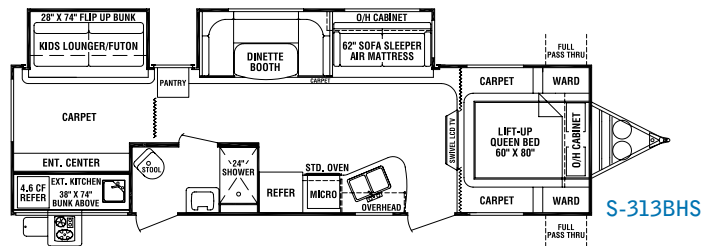

S-185FBR

S-185FBS

S-195WBS

S-225RBS

S-260BHS

S-261BH

S-280QBS

S-285RLS

S-313BHS

SPECIFICATIONS	S-185FBR	S-185FBS	S-195WBS	S-225RBS	S-260BHS	S-261BHS	S-280QBS	S-285RLS	S-313BHS
Exterior Length	18' 7"	18' 9"	22' 3"	25' 11"	28' 8"	29' 11"	32' 0"	32' 0"	35' 5"
Exterior Width	84"	84"	90"	96"	96"	96"	96"	96"	96"
Exterior Height	9' 10"	9' 10"	9' 10"	9' 10"	9' 10"	9' 10"	9' 10"	9' 10"	10' 0"
Interior Height	6' 4"	6' 4"	6' 4"	6' 4"	6' 4"	6' 4"	6' 4"	6' 4"	6' 4"
Bed Size	59" x 80"	59" x 80"	60" x 74"	60" x 74"	(1) 60" x 74" (2) 28" x 72"	(1) 60" x 74" (1) 49" (1) 28" x 72"	(1) 60" x 74" (1) 28" (2) 36" x 72"	60" x 74"	60" x 80"
Dinette Bed Size	33" x 72"	N/A	N/A	41" x 81"	41" x 81"	40" x 72"	(1) 41" x 81" (1) 28" x 72"	37" x 66"	41" x 67"
Couch Size	N/A	35" x 66"	35" x 66"	N/A	42" x 62"	42" x 62"	42" x 62"	42" x 62"	(1) 42" x 62" (1) 38" x 70"
Axle Weight (lbs.)	2,529	2,675	3,044	3,885	4,055	TBD	4,385	5,125	5,296
Hitch Weight (lbs.)	235	254	325	325	540	TBD	530	660	815
Dry Weight (lbs.)	2,764	2,929	3,369	4,210	4,595	TBD	4,915	5,785	6,110
GVWR (lbs.)	5,835	5,854	5,925	7,325	7,540	TBD	7,530	7,660	9,615
Cargo Capacity (lbs.)	3,071	2,925	2,556	3,115	2,945	TBD	2,615	1,875	3,505
Fresh Tank (gal.)	30	30	36	36	36	36	36	36	36
Gray Tank (gal.)	32	25	38	38	38	38	38	38 / 38	38
Black Tank (gal.)	25	25	38	38	38	38	38	38	38
LP Bottle (lbs.)	40	40	40	40	40	40	40	40	40
Power Conv. (amps)	55	55	55	55	55	55	55	55	55
Elec. Ign. Furn (BTU)	16K	16K	16K	20K	20K	20K	20K	20K	30K

Towable by today's smaller SUVs

www.cruiserrv.com

Shadow Cruiser

Discover more at
www.cruiserrv.com

S-225RBS

This open design features a raised bar that defines the kitchen/dining area, and a privacy screen effectively closes off the queen bed area. The u-shaped dinette also converts into a bed. The kitchen has lots of storage and large closet/pantry as well.