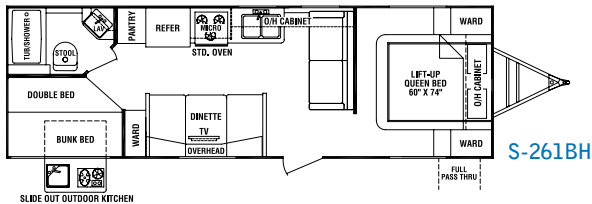

S-185FBR

S-185FBS

S-195WBS

S-225RBS

S-260BHS

S-261BH

S-280QBS

S-285RLS

S-313BHS

SPECIFICATIONS	S-185FBR	S-185FBS	S-195WBS	S-225RBS	S-260BHS	S-261BHS	S-280QBS	S-285RLS	S-313BHS
Exterior Length	18' 7"	18' 9"	22' 3"	25' 11"	28' 8"	29' 11"	32' 0"	32' 0"	35' 5"
Exterior Width	84"	84"	90"	96"	96"	96"	96"	96"	96"
Exterior Height	9' 10"	9' 10"	9' 10"	9' 10"	9' 10"	9' 10"	9' 10"	9' 10"	10' 0"
Interior Height	6' 4"	6' 4"	6' 4"	6' 4"	6' 4"	6' 4"	6' 4"	6' 4"	6' 4"
Bed Size	59" x 80"	59" x 80"	60" x 74"	60" x 74"	(1) 60" x 74" (2) 28" x 72"	(1) 60" x 74" (1) 49" (1) 28" x 72"	(1) 60" x 74" (1) 28" (2) 36" x 72"	60" x 74"	60" x 80"
Dinette Bed Size	33" x 72"	N/A	N/A	41" x 81"	41" x 81"	40" x 72"	(1) 41" x 81" (1) 28" x 72"	37" x 66"	41" x 67"
Couch Size	N/A	35" x 66"	35" x 66"	N/A	42" x 62"	42" x 62"	42" x 62"	42" x 62"	(1) 42" x 62" (1) 38" x 70"
Axle Weight (lbs.)	2,529	2,675	3,044	3,885	4,055	TBD	4,385	5,125	5,296
Hitch Weight (lbs.)	235	254	325	325	540	TBD	530	660	815
Dry Weight (lbs.)	2,764	2,929	3,369	4,210	4,595	TBD	4,915	5,785	6,110
GVWR (lbs.)	5,835	5,854	5,925	7,325	7,540	TBD	7,530	7,660	9,615
Cargo Capacity (lbs.)	3,071	2,925	2,556	3,115	2,945	TBD	2,615	1,875	3,505
Fresh Tank (gal.)	30	30	36	36	36	36	36	36	36
Gray Tank (gal.)	32	25	38	38	38	38	38	38 / 38	38
Black Tank (gal.)	25	25	38	38	38	38	38	38	38
LP Bottle (lbs.)	40	40	40	40	40	40	40	40	40
Power Conv. (amps)	55	55	55	55	55	55	55	55	55
Elec. Ign. Furn (BTU)	16K	16K	16K	20K	20K	20K	20K	20K	30K

Towable by today's smaller SUVs

www.cruiserrv.com

Shadow Cruiser

Discover more at
www.cruiserrv.com

S-225RBS

This open design features a raised bar that defines the kitchen/dining area, and a privacy screen effectively closes off the queen bed area. The u-shaped dinette also converts into a bed. The kitchen has lots of storage and large closet/pantry as well.