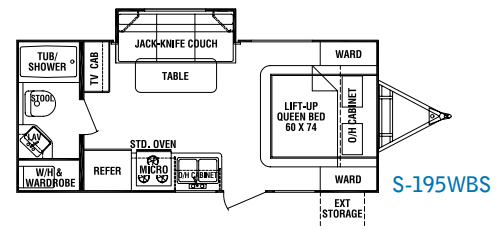

S-185FBR

S-185FBS

S-195WBS

S-225RBS

S-260BHS

S-261BH

S-280QBS

S-285RLS

S-313BHS

SPECIFICATIONS	S-185FBR	S-185FBS	S-195WBS	S-225RBS	S-260BHS	S-261BHS	S-280QBS	S-285RLS	S-313BHS
Exterior Length	18' 7"	18' 9"	22' 3"	25' 11"	28' 8"	29' 11"	32' 0"	32' 0"	35' 5"
Exterior Width	84"	84"	90"	96"	96"	96"	96"	96"	96"
Exterior Height	9' 10"	9' 10"	9' 10"	9' 10"	9' 10"	9' 10"	9' 10"	9' 10"	10' 0"
Interior Height	6' 4"	6' 4"	6' 4"	6' 4"	6' 4"	6' 4"	6' 4"	6' 4"	6' 4"
Bed Size	59" x 80"	59" x 80"	60" x 74"	60" x 74"	(1) 60" x 74" (2) 28" x 72"	(1) 60" x 74" (1) 49" (1) 28" x 72"	(1) 60" x 74" (1) 28" (2) 36" x 72"	60" x 74"	60" x 80"
Dinette Bed Size	33" x 72"	N/A	N/A	41" x 81"	41" x 81"	40" x 72"	(1) 41" x 81" (1) 28" x 72"	37" x 66"	41" x 67"
Couch Size	N/A	35" x 66"	35" x 66"	N/A	42" x 62"	42" x 62"	42" x 62"	42" x 62"	(1) 42" x 62" (1) 38" x 70"
Axle Weight (lbs.)	2,529	2,675	3,044	3,885	4,055	TBD	4,385	5,125	5,296
Hitch Weight (lbs.)	235	254	325	325	540	TBD	530	660	815
Dry Weight (lbs.)	2,764	2,929	3,369	4,210	4,595	TBD	4,915	5,785	6,110
GVWR (lbs.)	5,835	5,854	5,925	7,325	7,540	TBD	7,530	7,660	9,615
Cargo Capacity (lbs.)	3,071	2,925	2,556	3,115	2,945	TBD	2,615	1,875	3,505
Fresh Tank (gal.)	30	30	36	36	36	36	36	36	36
Gray Tank (gal.)	32	25	38	38	38	38	38	38 / 38	38
Black Tank (gal.)	25	25	38	38	38	38	38	38	38
LP Bottle (lbs.)	40	40	40	40	40	40	40	40	40
Power Conv. (amps)	55	55	55	55	55	55	55	55	55
Elec. Ign. Furn (BTU)	16K	16K	16K	20K	20K	20K	20K	20K	30K